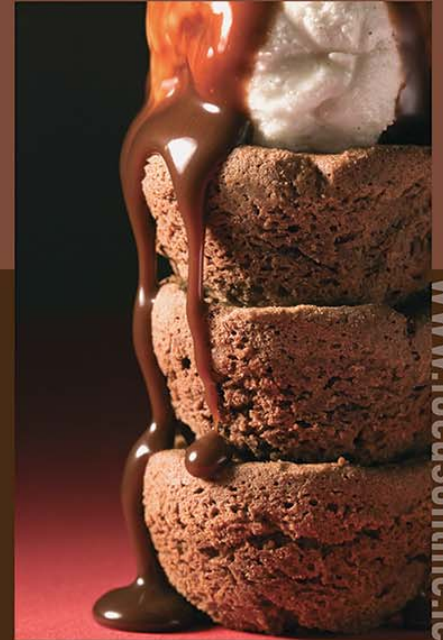

focus high impact

SPECIFICATIONS:

Full colour photoquality print on polyester lightblock material with crystal laminate.

Stand comes with foldout leg for stability.

Carrycase opens fully for easy access.

We have increased our standard height to 220cm for the graphic panel.

Design service available.

Get the message

www.focusonline.ie

see... want... have...

Graphic Height 220cm