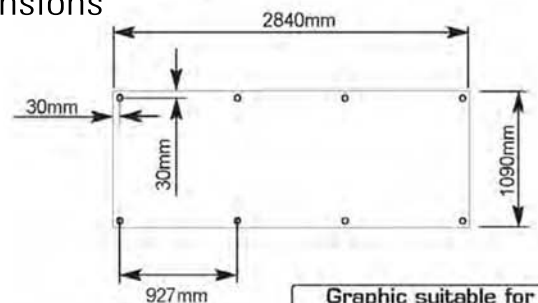

Focus Outdoor Banner Frame

Hardware Specifications
<i>Assembled Dimensions (mm)</i>
1000 x 2500 frame 975 (h) x 2500 (w) x 640 (d) approx.
1250 x 3000 frame 1200 (h) x 3000 (w) x 795 (d) approx.
<i>Weight (including carry bag):</i>
1000 x 2500 frame 7.4 kg + banner
1250 x 3000 frame 8.6 kg + banner

Large aluminium banner Aframe with PVC banners suitable for outdoor use
 Lightweight Aluminium frame available in 1m x 2.5m and 1.25m x 3m sizes
 Easy to use ~ no tools push-fit assembly ~ flat packs for transportation in carrybag
 High quality eyeletted PVC banners attach with adjustable elastic bungee cords
 Suitable for winds up to 18 - 24mph; ground pegs included for extra security

Graphic Dimensions

Between centres
is not critical

Graphic suitable for
1000 x 2500mm frame

Between centres
is not critical

Graphic suitable for
1250 x 3000mm frame