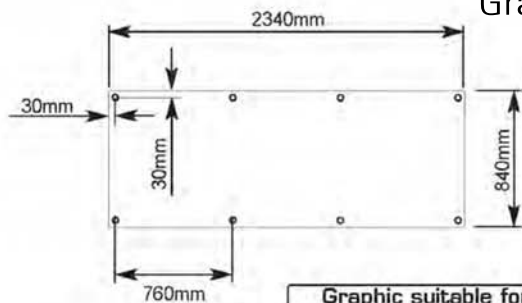

Focus Outdoor Banner Frame

Hardware Specifications
<i>Assembled Dimensions (mm)</i>
1000 x 2500 frame 975 (h) x 2500 (w) x 640 (d) approx.
1250 x 3000 frame 1200 (h) x 3000 (w) x 795 (d) approx.
<i>Weight (including carry bag):</i>
1000 x 2500 frame 7.4 kg + banner
1250 x 3000 frame 8.6 kg + banner

Large aluminium banner Aframe with PVC banners suitable for outdoor use
 Lightweight Aluminium frame available in 1m x 2.5m and 1.25m x 3m sizes
 Easy to use ~ no tools push-fit assembly ~ flat packs for transportation in carrybag
 High quality eyeletted PVC banners attach with adjustable elastic bungee cords
 Suitable for winds up to 18 - 24mph; ground pegs included for extra security

Graphic Dimensions

Between centres
is not critical

Graphic suitable for
1000 x 2500mm frame

Between centres
is not critical

Graphic suitable for
1250 x 3000mm frame