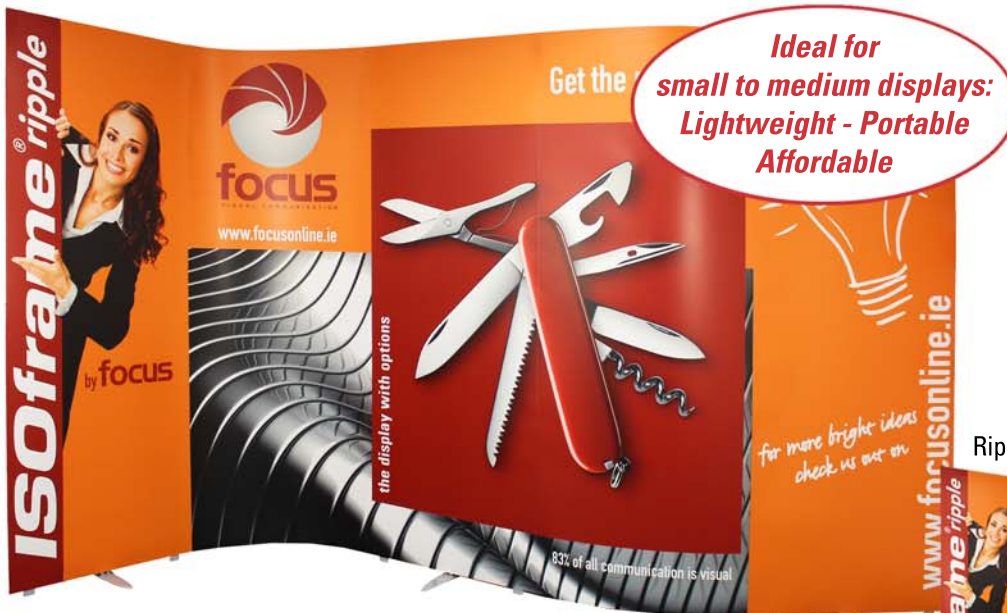

Focus ISOframe Ripple v Wave

Ripple EXPO 5 4m x 2.1m 10 mins install

The **ISOframe Ripple** is very lightweight and portable
Shape the flexible joining panels to suit your space - add a monitor or convert the carrycase to handy podium

All ISOframe panels are 80cm so you can swop them around to create a new look every time

The unique **ISOframe Wave** offers total flexibility with quick tool-less assembly

Re-configure and customise with integrated monitors shelving & slatwalls even lockable doors

1 stand 1 person
Endless possibilities

6 panel Wave 4.8m x 2.3m installation 5mins

ISOframe Wave - the World's first fully flexible Display system

www.focusonline.ie

We can arrange shipping worldwide with FedEx
ISOframe systems have lifetime guarantee