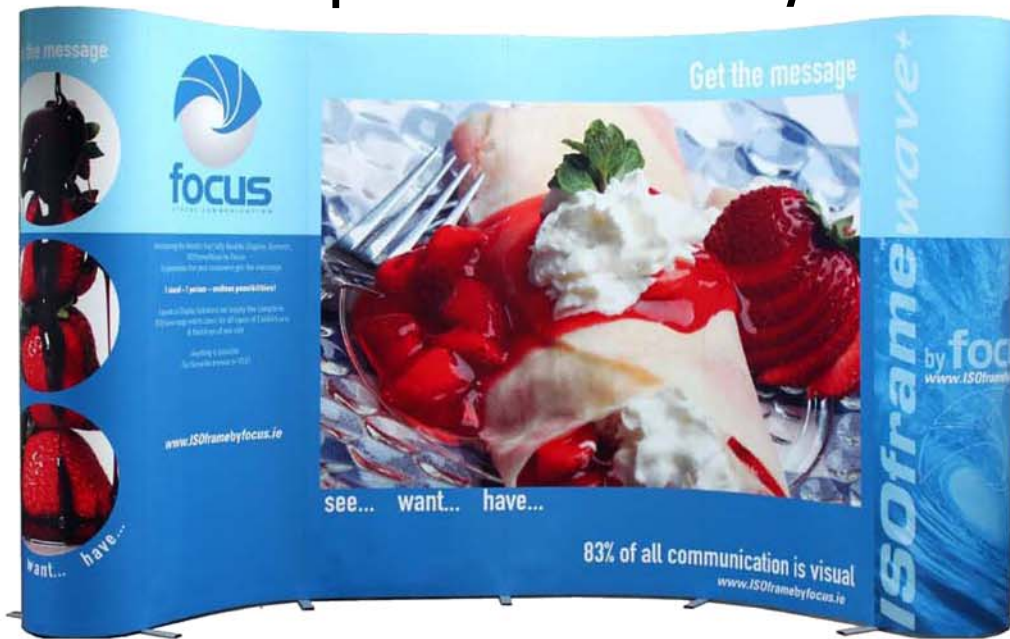

Focus ISOframe Wave

the World's first fully flexible Display system!

The unique ISOframe Wave offers total flexibility with quick tool-less assembly

**Simple tool-less assembly is both fast and can be easily done by one person in less than 5 minutes!
Create a seamless 4.84m display wall with this portable system which fits easily into your car boot**

Re-configure & customise with integrated monitors shelving & slatwalls even lockable doors

All panels are 80cm wide so you can swap them creating a new look every time

You'll be pleased to know:

ISOframe systems have a lifetime guarantee