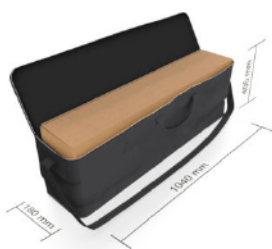

Focus LiteUp

single-sided portable lightbox

BRIGHT enough to ensure you stand out
LIGHT enough to carry

TOOL-LESS for easy installation
DURABLE to reuse time & again
INTERCHANGEABLE with new graphics

Graphic size
85cm x 200cm

Required artwork:
42.5cm x 100cm high res 300dpi PDF file with 10mm bleed all around