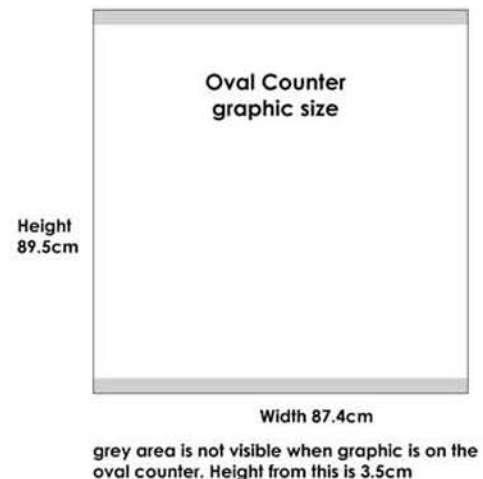

Focus Oval Counter

Counter Height 90cm

DESCRIPTION:

Durable & Strong yet Lightweight & Portable
An Easy to assemble Free standing Counter which is an ideal addition to any exhibition

Multiple uses with replacable graphic panels

SPECIFICATIONS:

Full colour photoquality print on heavy weight polypropylene material with crystal laminate

Units come with carrybag

Design Service Available

ARTWORK REQUIREMENTS:

43.7cm w x 45.5cm h EPS file with text as outlines or highres PDF. *Include crop marks.* Images need to be of suitable quality.

Graphic panel size 87.4cm w x 91 cm h