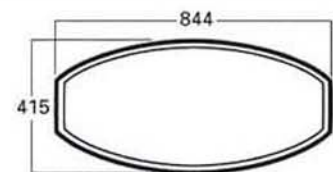

Focus Oval Counter

Counter Height 90cm

DESCRIPTION:

Durable & Strong yet Lightweight & Portable
An Easy to assemble Free standing Counter which is an ideal addition to any exhibition

Multiple uses with replacable graphic panels

SPECIFICATIONS:

Full colour photoquality print on heavy weight polypropylene material with crystal laminate

Units come with carrybag

Design Service Available

ARTWORK REQUIREMENTS:

43.7cm w x 45.5cm h EPS file with text as outlines or highres PDF. *Include crop marks.* Images need to be of suitable quality.

Graphic panel size 87.4cm w x 91 cm h