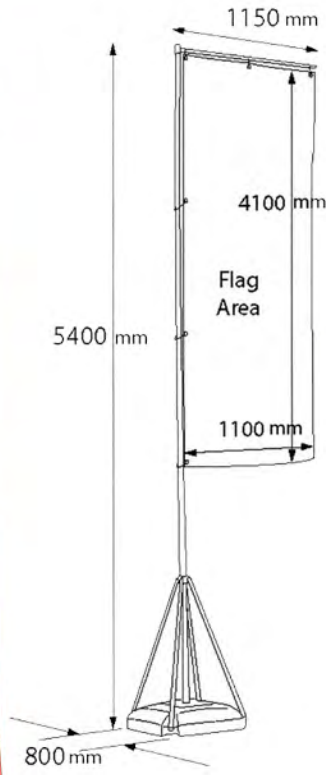

Focus GiantPole

5.4m

8.6 ft

Focus Teardrop Flag

Focus Golf AFrame

1m x 2.5m
1.2m x 3m

Hardware Specifications	
<i>Assembled Dimensions (mm)</i>	
1000 x 2500 frame	975 (h) x 2500 (w) x 640 (d) approx.
1250 x 3000 frame	1200 (h) x 3000 (w) x 795 (d) approx.
<i>Weight (including carry bag):</i>	
1000 x 2500 frame	7.4 kg + banner
1250 x 3000 frame	8.6 kg + banner