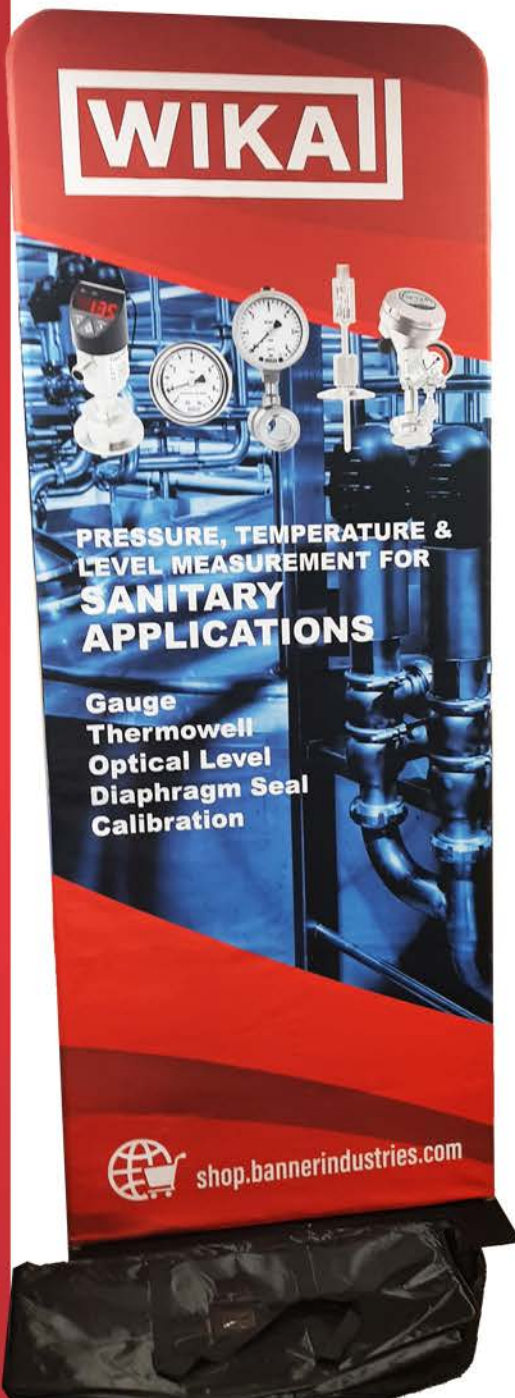

# Focus Fabric Banner stands

**Choose Solid base banner frame  
228cm high x 90cm / 120cm wide  
or**

**Economy frame 209cm high in  
either 80cm / 100cm wide**

**supplied with dye-sub d/s print and carrycase**