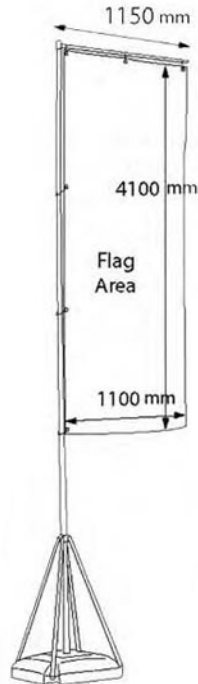

FREESTANDING OUTDOOR FLAGS

Focus Giant Pole

Teardrop & Feather Flags

Feather Flag

Teardrop Flag

Teardrop / Feather Flags supplied with water-base and single-sided or double-sided print

Small Teardrop approx 2m Medium Teardrop approx 3m
Small Feather approx 2.4m Feather Teardrop approx 3.4m

Focus Golf Aframe

1m x 2.5m
1.2m x 3m

Hardware Specifications

<i>Assembled Dimensions (mm)</i>	
1000 x 2500 frame	975 (h) x 2500 (w) x 640 (d) approx.
1250 x 3000 frame	1200 (h) x 3000 (w) x 795 (d) approx.
Weight (including carry bag):	
1000 x 2500 frame	7.4 kg + banner
1250 x 3000 frame	8.6 kg + banner