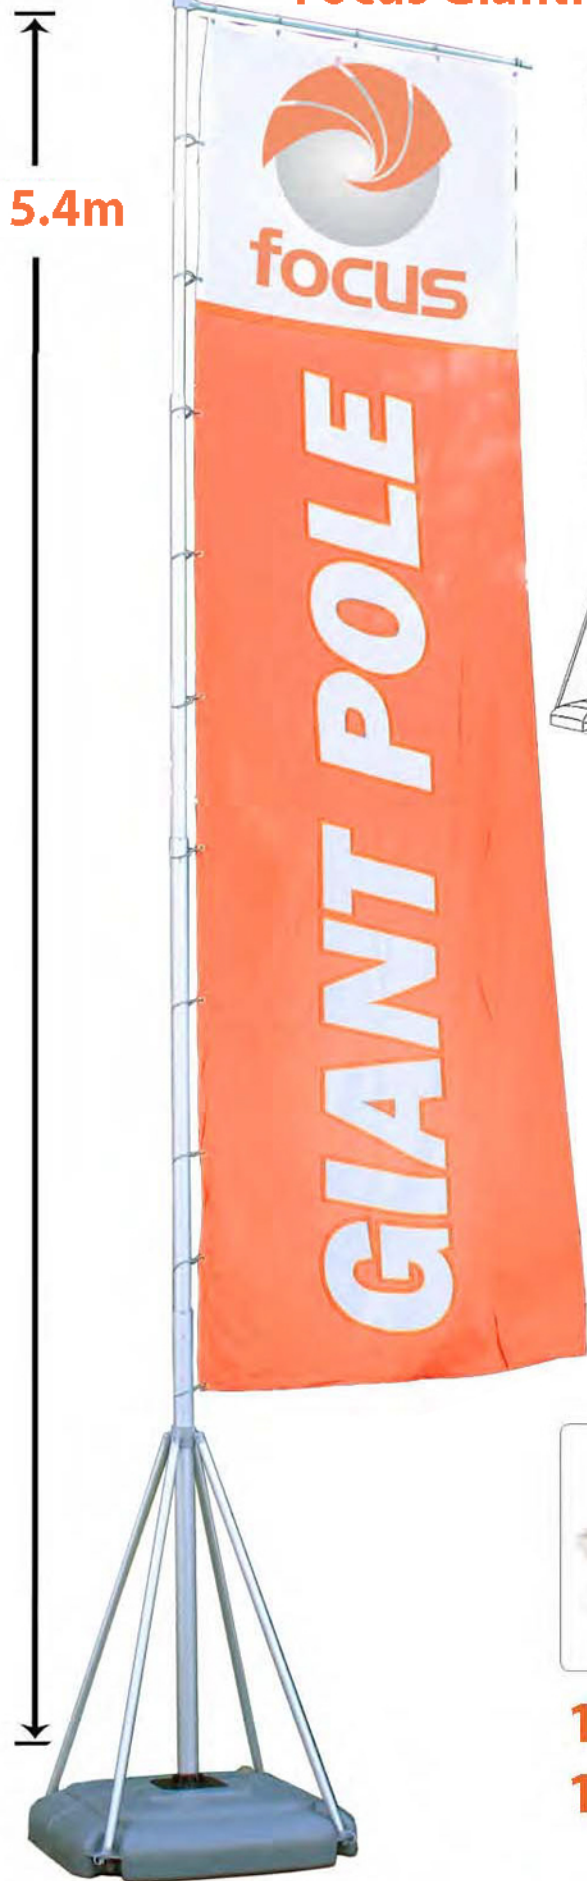

FREESTANDING OUTDOOR FLAGS

Focus Giant Pole

Teardrop & Feather Flags

Feather Flag

Teardrop Flag

Teardrop / Feather Flags supplied with water-base and single-sided or double-sided print

Small Teardrop approx 2m Medium Teardrop approx 3m
Small Feather approx 2.4m Feather Teardrop approx 3.4m

Focus Golf Aframe

1m x 2.5m
1.2m x 3m

Hardware Specifications

<i>Assembled Dimensions (mm)</i>	
1000 x 2500 frame	975 (h) x 2500 (w) x 640 (d) approx.
1250 x 3000 frame	1200 (h) x 3000 (w) x 795 (d) approx.
Weight (including carry bag):	
1000 x 2500 frame	7.4 kg + banner
1250 x 3000 frame	8.6 kg + banner