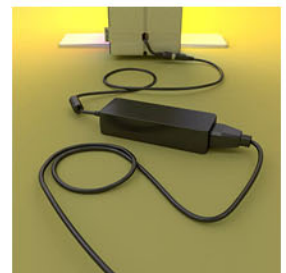

For use with non-European earthed sockets, we recommend our appliance plugs, with which you can convert your power supply unit for EU, UK, Australia or the USA.