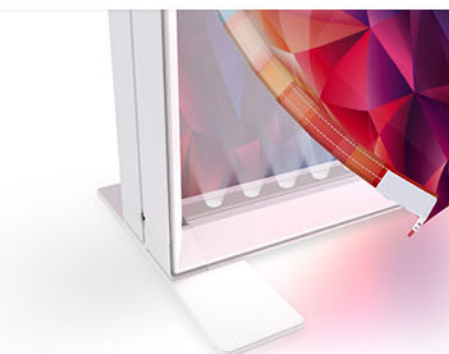

Focus illuminator

single & double-sided portable lightboxes