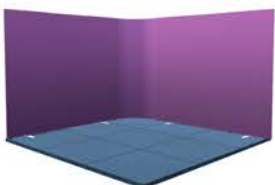

7 panel open