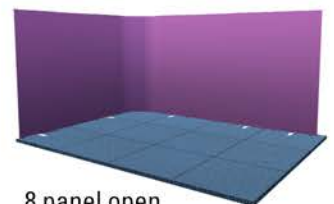

8 panel open

www.focusonline.ie

compact ~ light ~ portable ~ can be adapted to many configurations