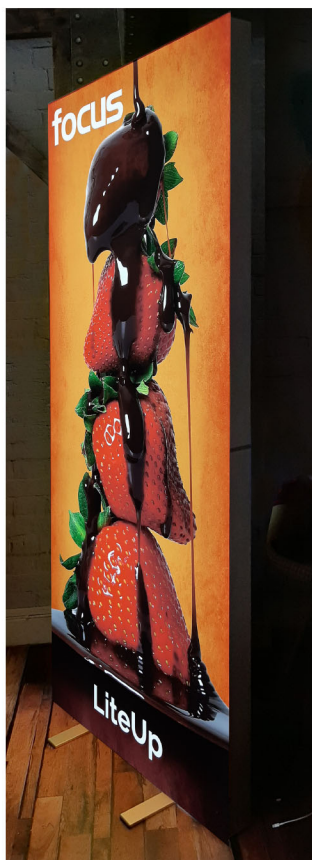

Focus LiteUp

single-sided portable lightbox

BRIGHT enough to ensure you stand out
yet LIGHT enough to carry

TOOL-LESS easy installation
DURABLE reuse time & again
INTERCHANGEABLE graphic panels

Graphic size
85cm x 200cm

Required artwork:
42.5cm x 100cm high res 300dpi PDF file with 10mm bleed all around

Focus LiteUp

single-sided portable lightbox

Bright enough to stand out
light enough to carry

Focus LiteUp

single-sided portable lightbox